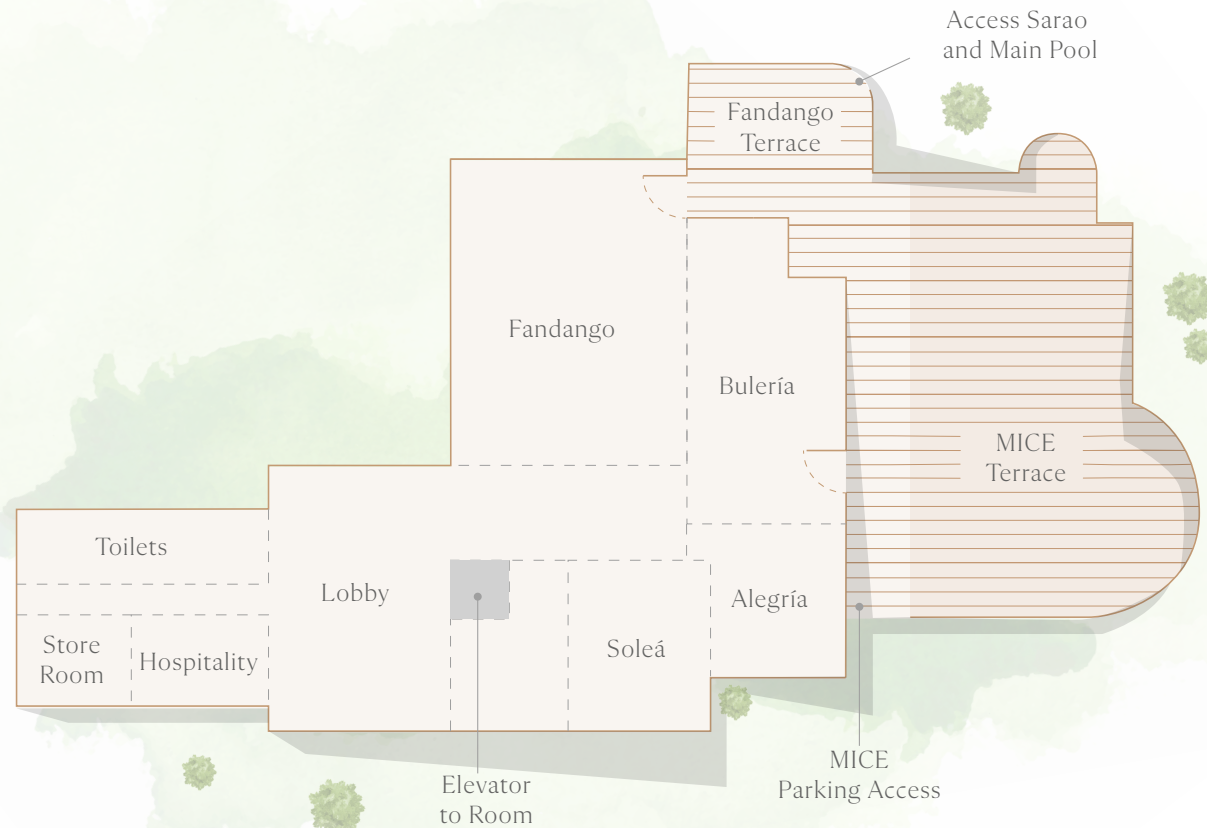

Parking MICE

- 35 parking spaces
- 1 pre-installed charging point (2 cars)
- 121 additional AMPs private parking with separate entrance
- Water supply
- Possibility to install marquees
- 580 m²

Parking SPA

- 45 parking spaces
- Fully equipped private car park with separate entrance
- 800 KVA power supply exclusively for the event
- 1 pre-installed charging point (2 cars)
- Water supply and drainage for washing area (allows washing with chemicals)
- Possibility to install marquees
- 900 m²

Parking GENERAL

- 70 parking spaces
- 3 pre-installed charging points (6 cars)
- 60 additional AMPs

MICE Entrance Wooden Door	2.55 m
Complete MICE Entrance Wooden Door	3.55 m
MICE Entrance Column Area	2.75 m
Foyer MICE Hallway	2.25 m
MICE Hallway (Meeting Rooms Entrance)	3.10 m
Fandango Wooden Door	2.15 m
Bulería Wooden Door	2.00 m
Alegría Wooden Door	1.65 m
Soleá Wooden Door	2.00 m
Fandango Terrace Access Hallway	2.55 m

Possibility of displaying cars in Lobby, Fandango, Bulería and Terrace.

	Room Size	Width	Lenght	Height
Fandango	235,89 sqm 2539,09 sq ft	11,70 m 125,93 ft	20,20 m 217,43 ft	3,10 m 33,36 ft
Bulería	124,00 sqm 1334,72 sq ft	8,40 sq 90,41 ft	11,93 m 128,41 ft	3,10 m 33,36 ft