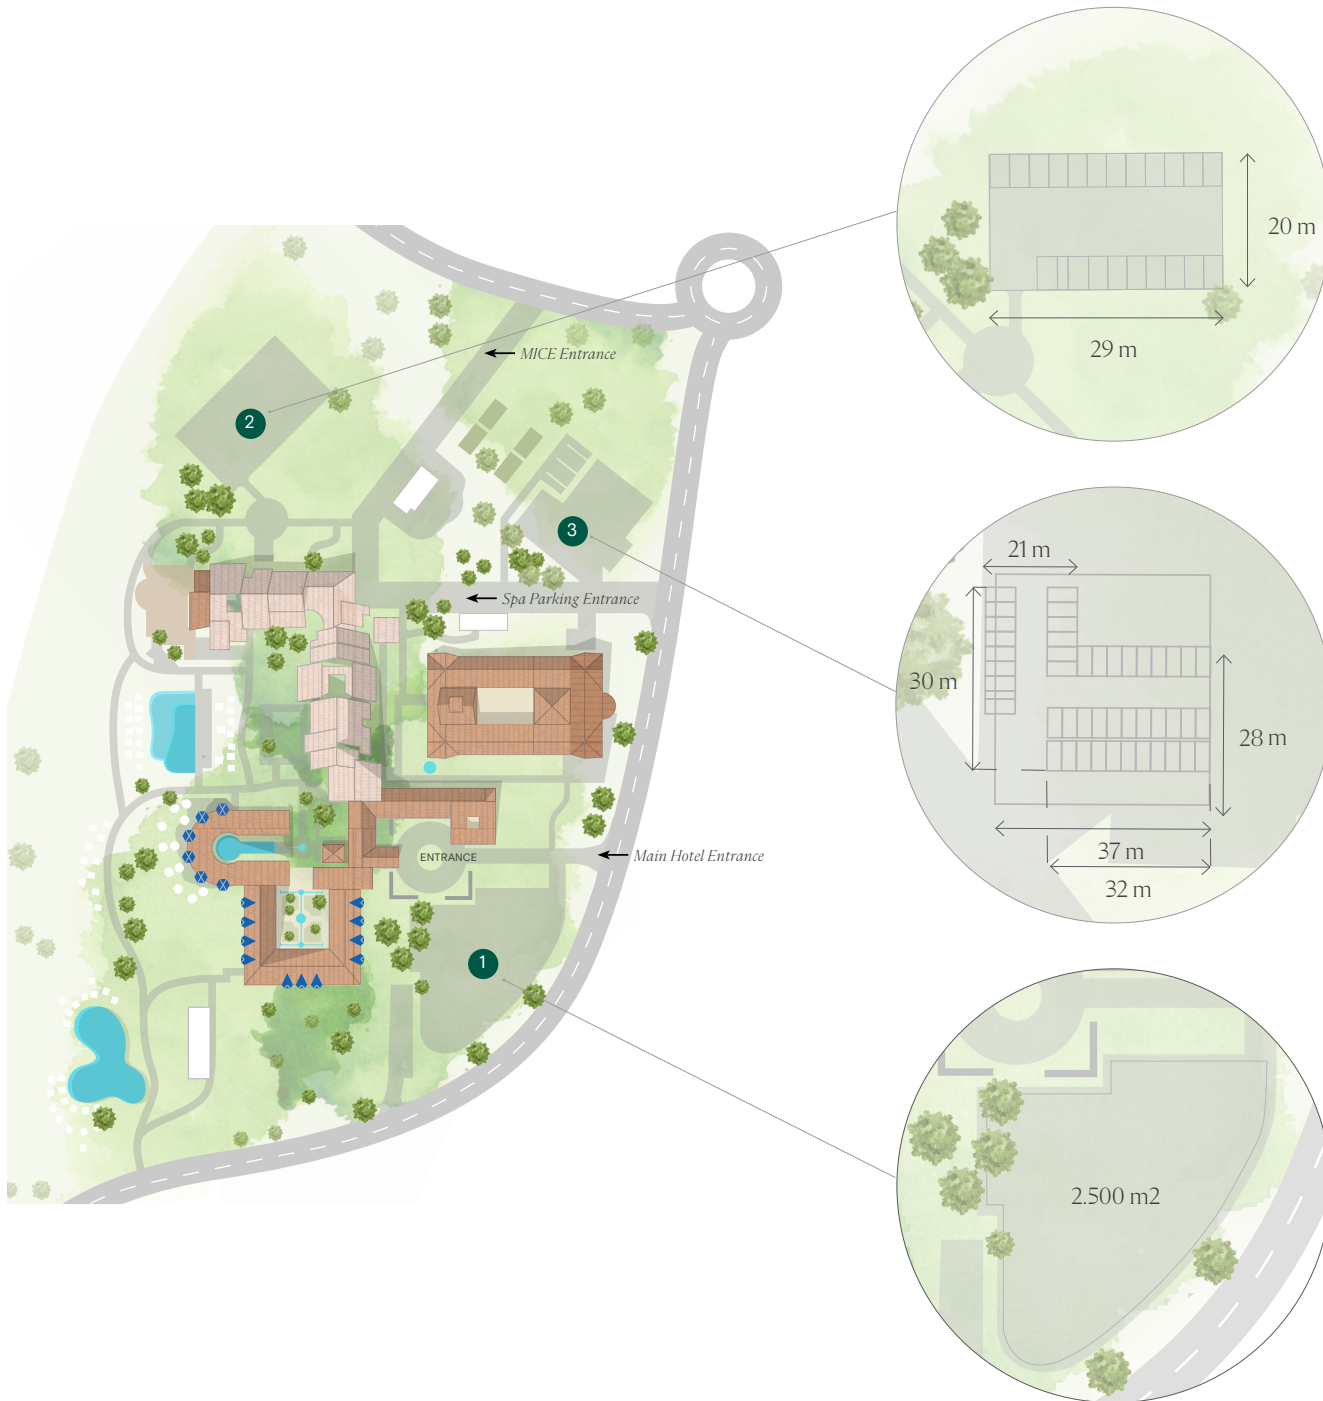

An Andalusian Hideaway Meant For Discovery

Specializing in car and motorbike launches, La Zambra offers technical features and flexibility of space that will undoubtedly make your event unforgettable.

800 KVA of exclusive power supply for your Car Launch

Parking MICE

- 35 parking spaces
- 1 pre-installed charging point (2 cars)
- 121 additional AMPs private parking with separate entrance
- Water supply
- Possibility to install marquees
- 580 m²

Parking SPA

- 45 parking spaces
- Fully equipped private car park with separate entrance
- 800 KVA power supply exclusively for the event
- 1 pre-installed charging point (2 cars)
- Water supply and drainage for washing area (allows washing with chemicals)
- Possibility to install marquees
- 900 m²

Possibility of displaying cars in Lobby, Fandango, Bulería and Terrace.

	Room Size	Width	Lenght	Height
Fandango	235,89 sqm 2539,09 sq ft	11,70 m 125,93 ft	20,20 m 217,43 ft	3,10 m 33,36 ft
Bulería	124,00 sqm 1334,72 sq ft	8,40 sq 90,41 ft	11,93 m 128,41 ft	3,10 m 33,36 ft